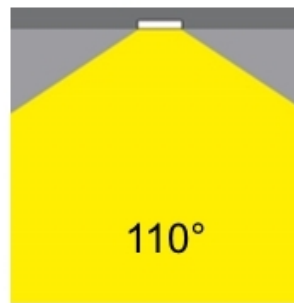

DIXIT RA16 RECESSED

A56102-

PROJECT	
TYPE	
SPECIFIER	
QUANTITY	
DATE	

RA 16 LED 18W 2400 lm					R:100%				I.Max:350 Cd/Klm				
H[m]	D[m]	Max lux	Med lux	Alpha=112°	H[m]	D[m]	Max lux	Med lux	Beta=113°	H[m]	D[m]	Max lux	Med lux
1.00	2.99	604	145		1.00	3.07	604	145		1.00	3.07	604	145
2.00	5.98	151	36		2.00	6.13	151	36		2.00	6.13	151	36
3.00	8.96	67	16		3.00	9.20	67	16		3.00	9.20	67	16
4.00	11.95	38	9		4.00	12.26	38	9		4.00	12.26	38	9
5.00	14.94	24	6		5.00	15.33	24	6		5.00	15.33	24	6

Dimming	DP	DV		
	Phase	0-10V		
Color Temperature	27K	30K	35K	40K
	2700K	3000K	3500K	4000K

Order Example **K°**
L5XXXXXX-DV-30K
0-10V
3000K