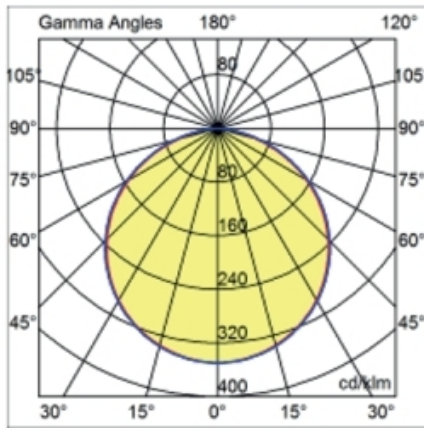

DIXIT RA16 RECESSED

A56102-

PROJECT	
TYPE	
SPECIFIER	
QUANTITY	
DATE	

RA 16 LED 18W 2400 lm					R:100%				I.Max:350 Cd/Klm				
H[m]	D[m]	Max lux	Med lux	Alpha=112°	H[m]	D[m]	Max lux	Med lux	Beta=113°	H[m]	D[m]	Max lux	Med lux
1.00	2.99	604	145		1.00	3.07	604	145		1.00	3.07	604	145
2.00	5.98	151	36		2.00	6.13	151	36		2.00	6.13	151	36
3.00	8.96	67	16		3.00	9.20	67	16		3.00	9.20	67	16
4.00	11.95	38	9		4.00	12.26	38	9		4.00	12.26	38	9
5.00	14.94	24	6		5.00	15.33	24	6		5.00	15.33	24	6

Dimming	DP	DV		
	Phase	0-10V		
Color Temperature	27K	30K	35K	40K
	2700K	3000K	3500K	4000K

Order Example **K°**
L5XXXXXX-DV-30K
0-10V
3000K